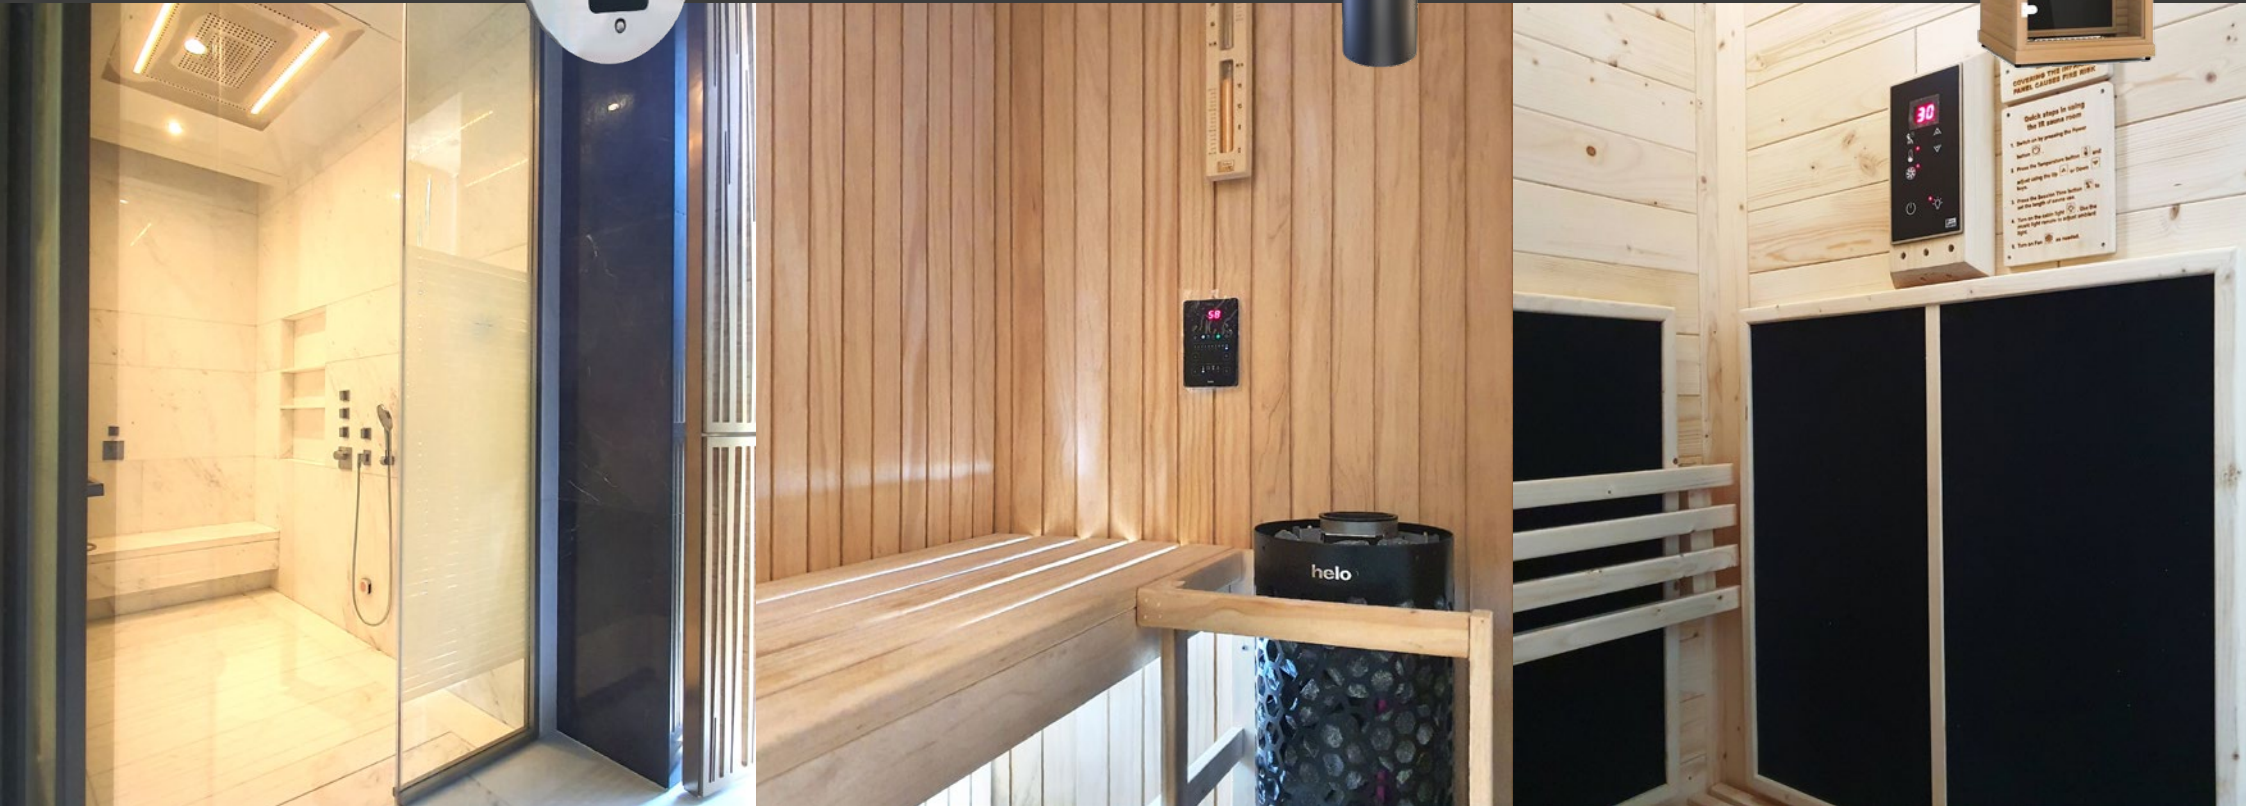

Step into a world of exceptional wellness

Enjoy pure relaxation in the comforts of your own home. Choose from our suite of bespoke spa, steam and sauna facilities, and luxuriate in absolute comfort and style.

- A steam-filled room promoting relaxation and cleansing
- 40°C — 55°C
- 100% humidity
- Construction of steam room is similar to a shower cubicle
- Requires water supply and floor drain
- Starts from 3.0KW
- 15A/240V
- S\$3 per 30min session

Sauna

Revel in your very own personal sauna cabin. Accommodates 1 pax or more, subject to unit space.

- Enjoy dry or wet heat sessions
- 60°C — 120°C
- Low humidity, high heat
- Custom-built or knock-down units available
- Requires floor drain
- Starts from 3.0KW
- 15A/240V
- S\$3 per 30min session

Infrared

Delight in a luxurious, private infrared cabin. Accommodates 1 pax or more, subject to unit space.

- Uses infrared radiation heat for a rich wellness experience
- 50°C — 60°C
- Dry low heat
- Custom-built or knock-down units available
- Starts from 1.2KW
- Home plug point
- S\$2 per 30min session