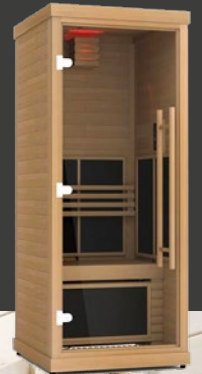

Sauna

Revel in your very own personal sauna cabin. Accommodates 1 pax or more, subject to unit space.

- Enjoy dry or wet heat sessions
- 60°C — 120°C
- Low humidity, high heat
- Custom-built or knock-down units available
- Requires floor drain
- Starts from 3.0KW
- 15A/240V
- S\$3 per 30min session

Infrared

Delight in a luxurious, private infrared cabin. Accommodates 1 pax or more, subject to unit space.

- Uses infrared radiation heat for a rich wellness experience
- 50°C — 60°C
- Dry low heat
- Custom-built or knock-down units available
- Starts from 1.2KW
- Home plug point
- S\$2 per 30min session